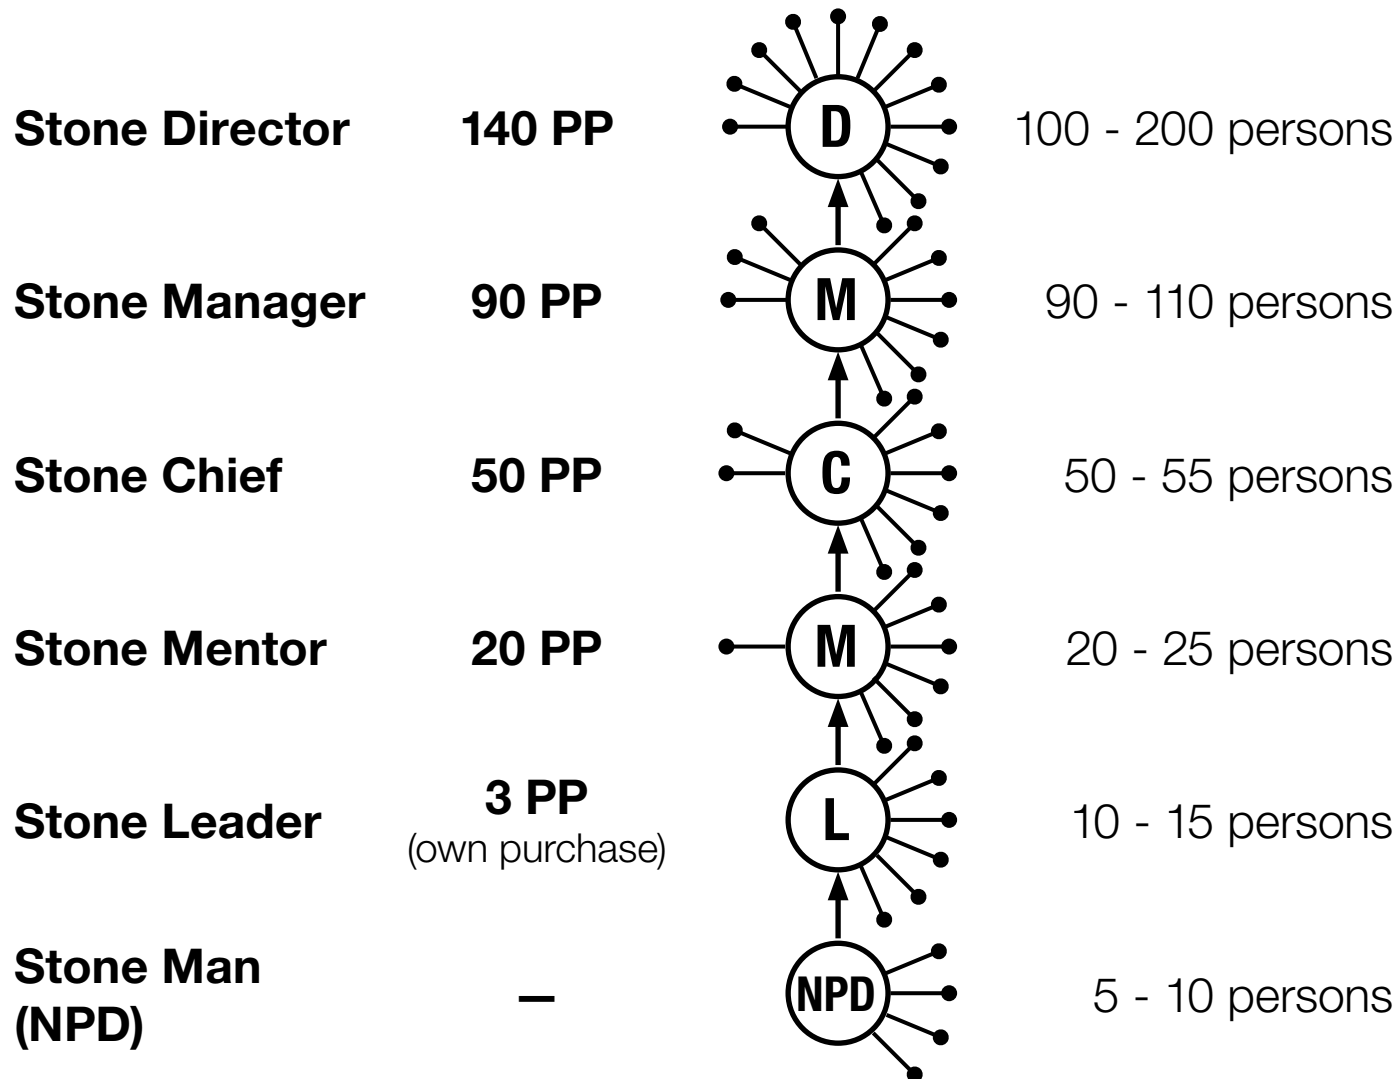

Network building II - Number of registered NPDs recommended to reach managerial and financial tiers

It can be found under the „Directly Sponsored” menu item of the web office.

Each successive 2-month cycle can be used to reach qualification levels.
There is no going back from the qualified level - the level is maintained!